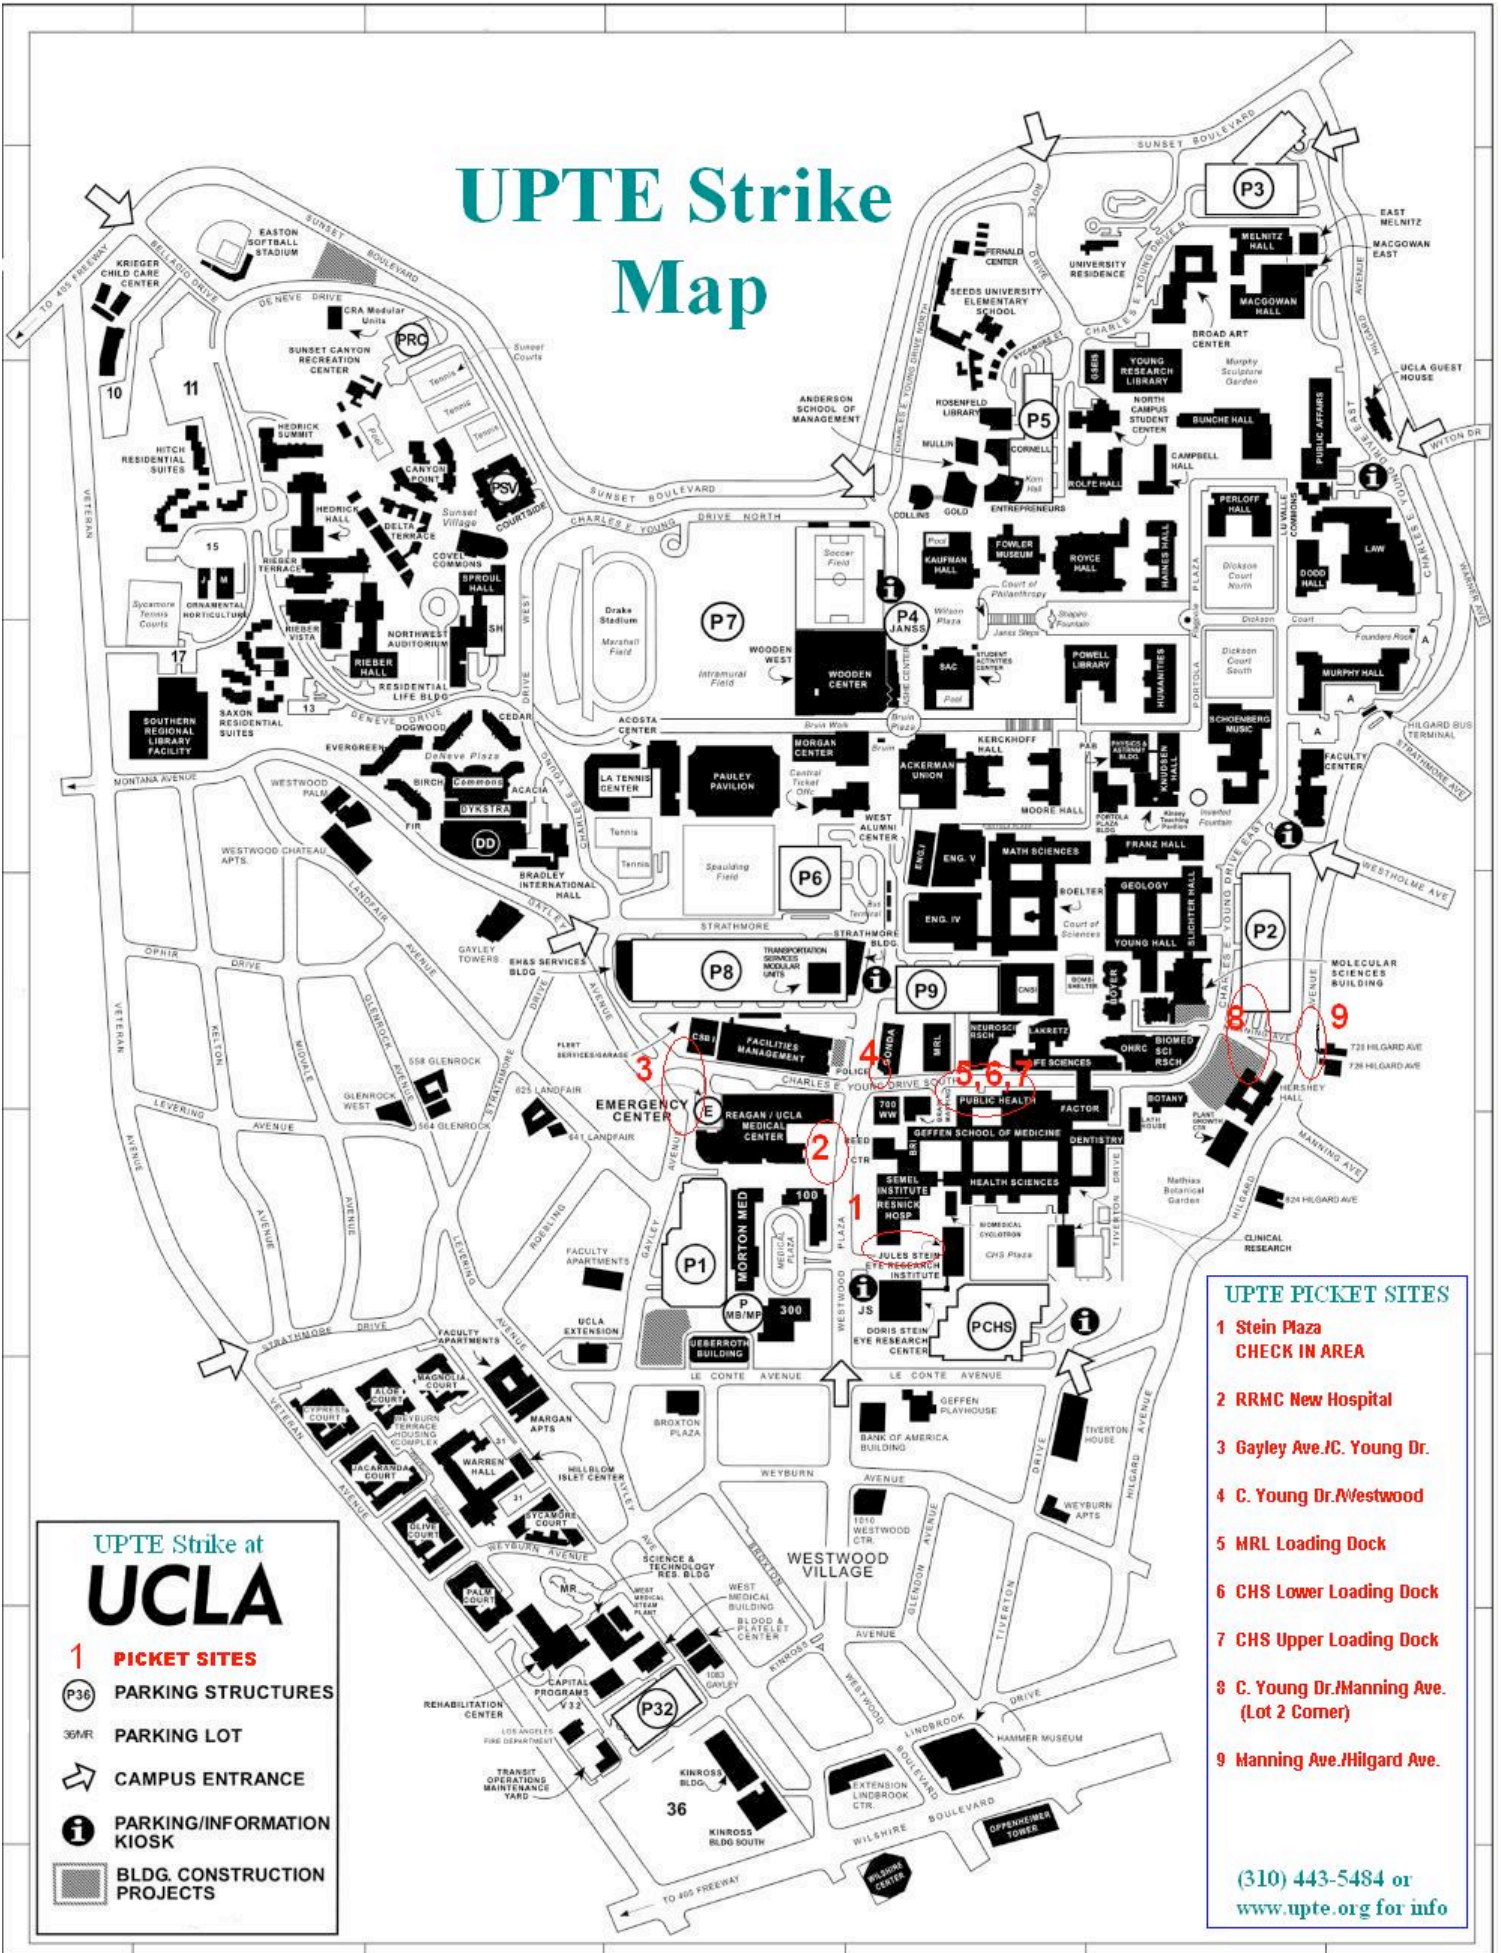

UPTE Strike Map

UPTE PICKET SITES

- 1 Stein Plaza
CHECK IN AREA
- 2 RRMC New Hospital
- 3 Gayley Ave./C. Young Dr.
- 4 C. Young Dr./Westwood
- 5 MRL Loading Dock
- 6 CHS Lower Loading Dock
- 7 CHS Upper Loading Dock
- 8 C. Young Dr./Manning Ave.
(Lot 2 Corner)
- 9 Manning Ave./Hilgard Ave.

(310) 443-5484 or
www.upte.org for info

UPTE Strike at UCLA

- 1 PICKET SITES**
- (P36) PARKING STRUCTURES**
- 36MR PARKING LOT**
- CAMPUS ENTRANCE**
- i PARKING/INFORMATION KIOSK**
- BLDG. CONSTRUCTION PROJECTS**